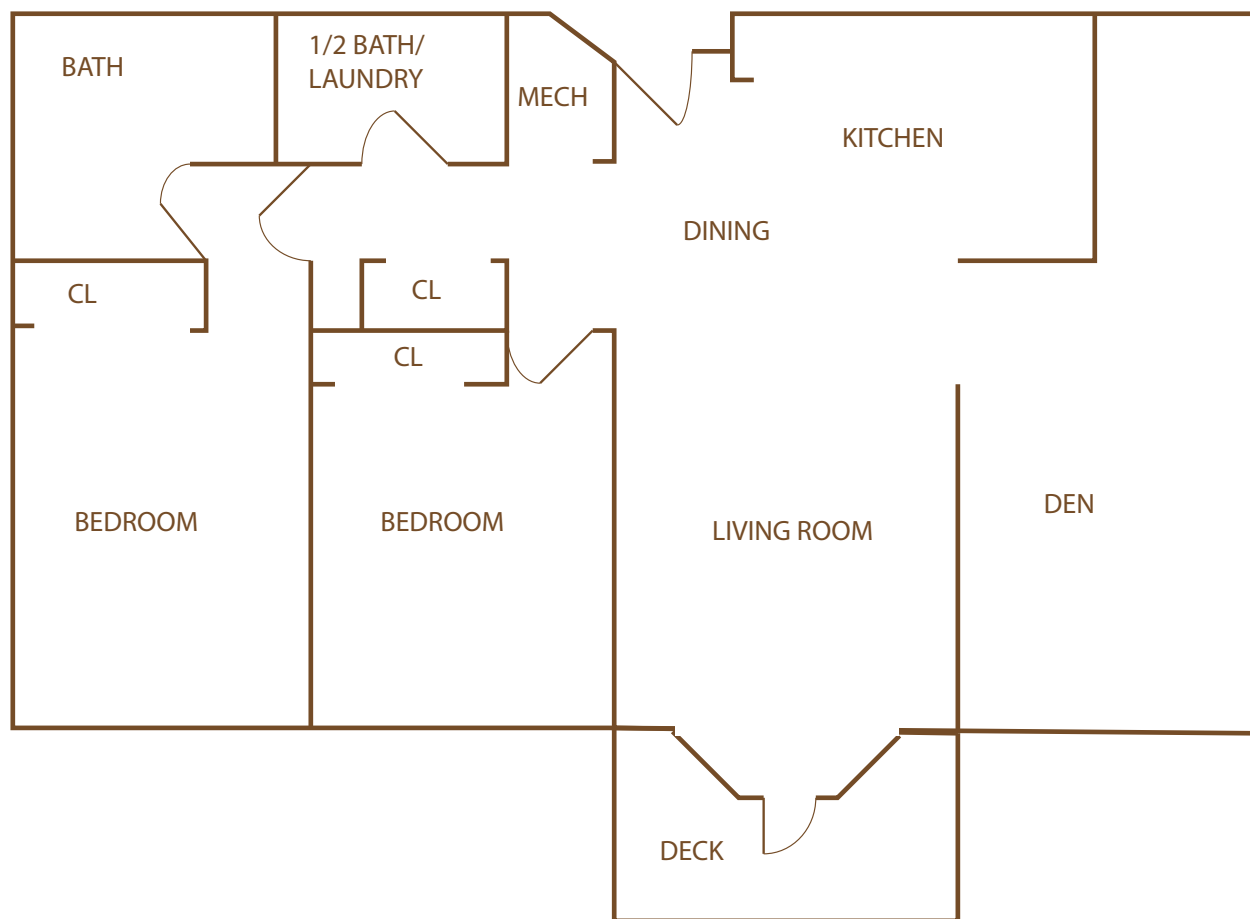

Glen Meadows

Two Bedroom + Den + 1.5 Bath

- Master bedroom 11' x 14' 6"
- Second bedroom 11' x 12'
- 1 1/2 bathrooms
- Washer & Dryer
- 1,200 Sq. Ft
- Spacious Maple Kitchen
- Refrigerator, freezer, dishwasher, stove and microwave
- Living Room 12' x 14' 6"
- Den 11' x 18'
- Private Deck 10' x 13'

Glen Meadows

Two Bedroom + Den+ Two Bath

- Master bedroom 11' x 14' 6"
- Bedroom 11' x 12'
- 2 full bathrooms
- Washer & Dryer
- 1,200 Sq. Ft
- Spacious Maple Kitchen
- Refrigerator, freezer, dishwasher, stove and microwave
- Living Room 12' x 14' 6"
- Den 11' x 13'
- Private Deck 10' x 13'