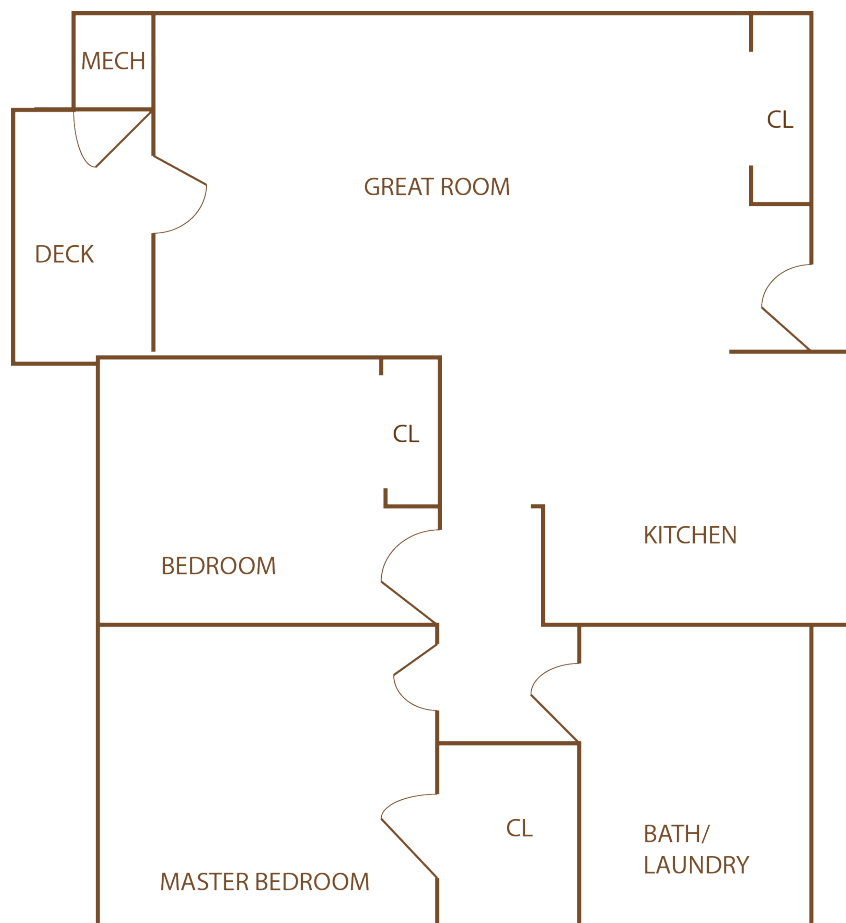

# Glen Arbor Two Bedroom

- Master Bedroom 12' 9" x 11' 6"
- Bedroom 12' 9" x 10'
- Walk-in closets
- Full bath
- Washer and dryer
- 984 Sq. Ft.
- Spacious kitchen
- Refrigerator, freezer, dishwasher, stove and microwave
- Great Room 13' x 25'
- Patio or Balcony

## Two Bedroom + 1.5 Bath

- Master Bedroom 12' 9" x 11' 6"
- Bedroom 12' 9" x 10'
- Walk-in closet
- 1 1/2 bathrooms
- Washer and dryer
- 984 Sq. Ft.
- Spacious kitchen
- Refrigerator, freezer, dishwasher, stove and microwave
- Great Room 13' x 25'
- Patio or Balcony