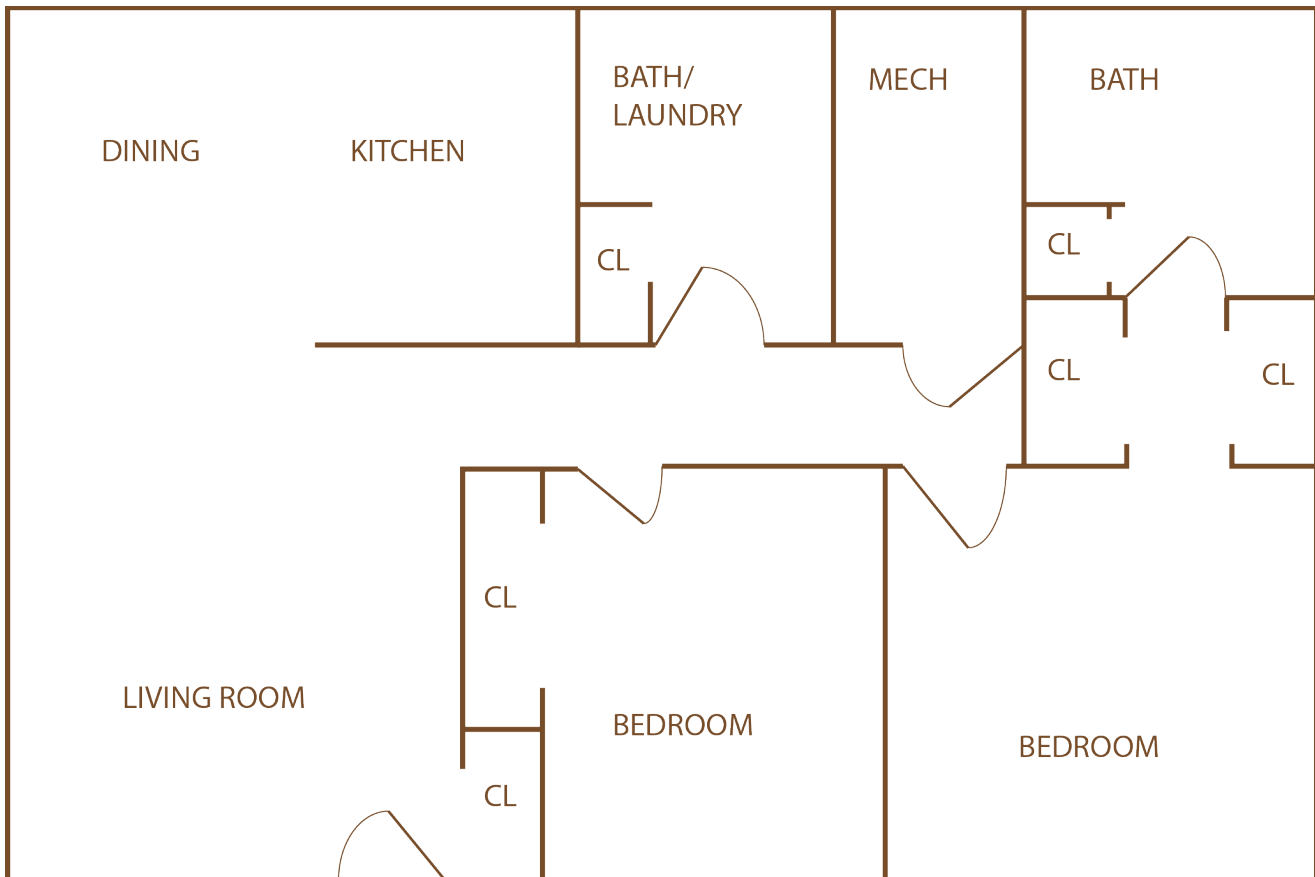

Park Ridge

Two Bedroom + Two Bath

- Master Bedroom 13' x 11'10"
- Bedroom 10' x 11'10"
- 2 Full bathrooms
- Washer and dryer
- 1050 Sq. Ft.
- Galley Kitchen
- Refrigerator, freezer, stove and microwave
- Living room 13'6" x 15'
- Dining room 9' x 8'6"
- Patio 8' x 6'

Park Ridge

Two Bedroom + Two Bath + Garage

- Master Bedroom 16' x 11'
- Bedroom 11' x 11'
- Walk in closet
- 2 Full baths
- Washer and dryer
- 1300 Sq. Ft. (includes garage)
- Oak Kitchen with breakfast bar
- Refrigerator, freezer, dishwasher, stove and microwave
- Living room 13' x 14' 6"
- Dining room 8' x 8'
- Patio 8' x 8'
- Attached Garage 24' x 12'